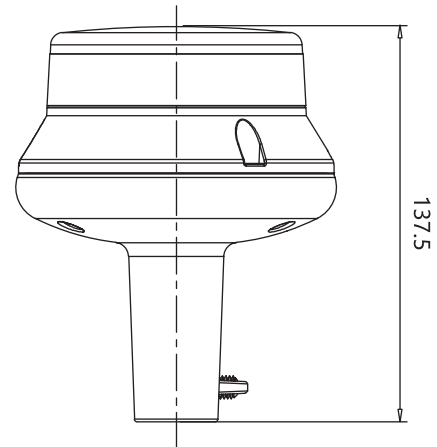

# V6120 manual

DIN Pole Mount  
+ve VDC  
Chassis Ground

- Red(Side)  
- Black(Center)

Pattern	Flash Mode	Rate
1	Single Flash,ECE R65 Class 1 (by night)	125FPM