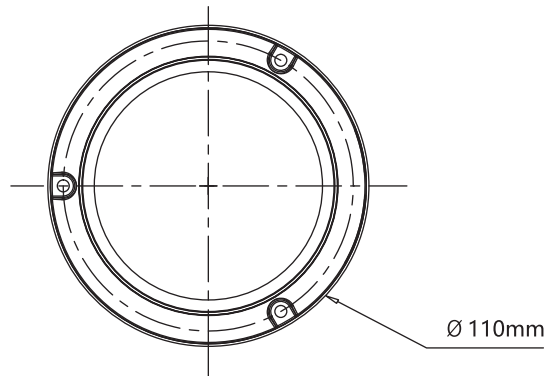

# V6120 manual

DIN Pole Mount  
+ve VDC  
Chassis Ground

- Red(Side)  
- Black(Center)

Pattern	Flash Mode	Rate
1	Single Flash,ECE R65 Class 1 (by night)	125FPM